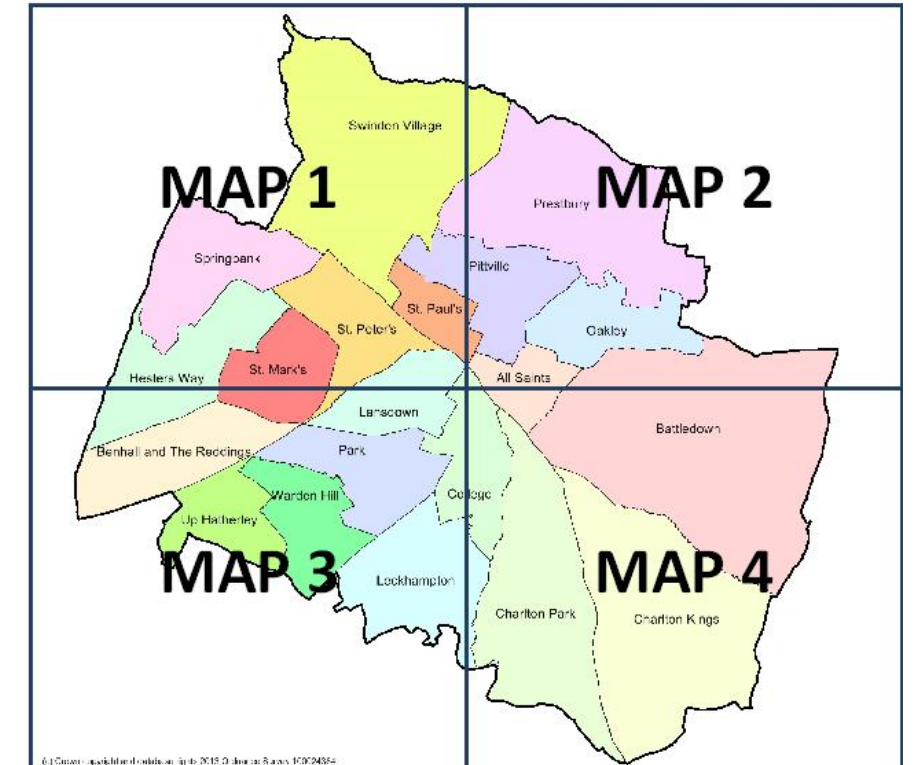

(c) Crown copyright and database rights 2013 Ordnance Survey 100024384

HOUSING MAP 2

Refer to site proforma to view details of the sites coloured Red, Amber and Green (you will need the site reference no.)

1:18000 at A3

© Crown copyright and database rights 2015
Ordnance Survey 100024384